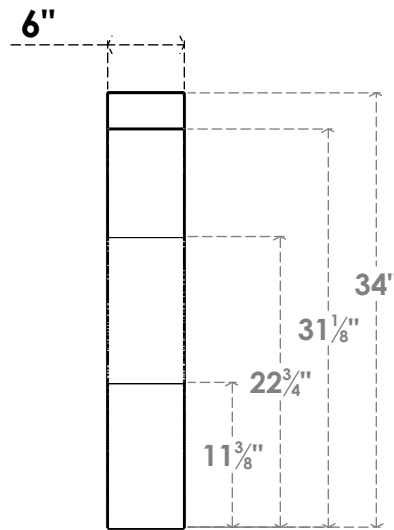

ITEM NUMBER: BRCPC060X26000X34000FST

6"W X 26"D X 34"H FUNSTON ARCHITECTURAL GRADE PVC CLOSED KNEE BRACE

SIDE PROFILE

FRONT PROFILE

ISOMETRIC

EKENA MILLWORK
2300 WEST MAIN ST.
CLARKSVILLE, TX 75426
TOLL FREE: 866-607-0453
WWW.EKENAMILLWORK.COM