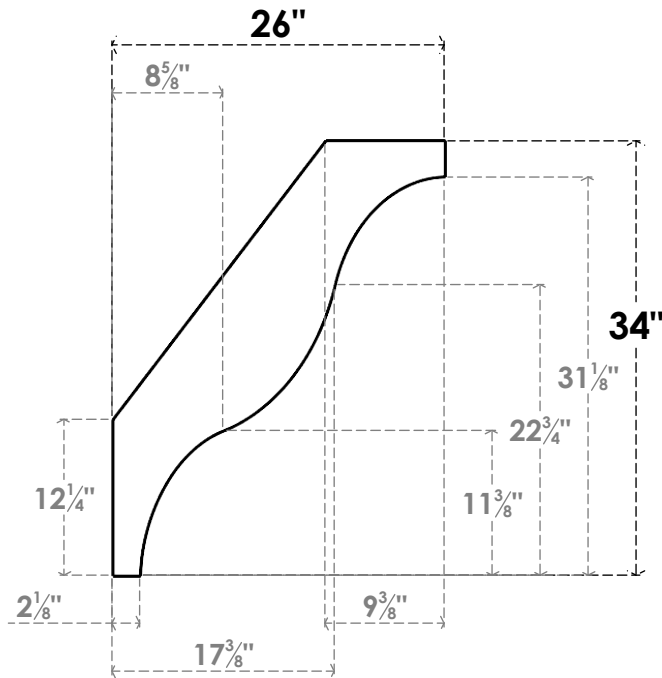

ITEM NUMBER: BRCPC060X26000X34000FST

6"W X 26"D X 34"H FUNSTON ARCHITECTURAL GRADE PVC CLOSED KNEE BRACE

SIDE PROFILE

FRONT PROFILE

ISOMETRIC

EKENA MILLWORK
2300 WEST MAIN ST.
CLARKSVILLE, TX 75426
TOLL FREE: 866-607-0453
WWW.EKENAMILLWORK.COM